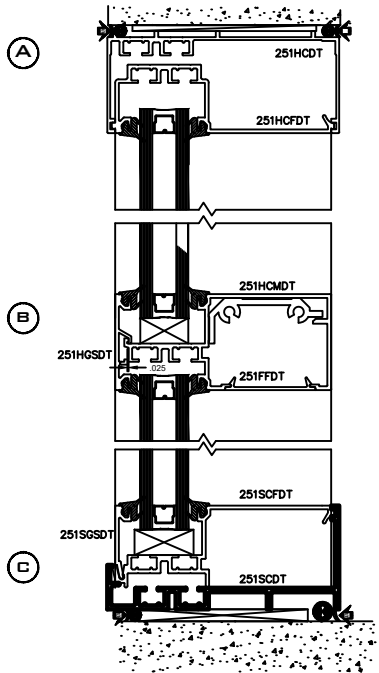

PL-251DT SERIES
2" X 4-1/2"
1" OFFSET

PL-251DT
 SERIES
 STOREFRONT MATERIAL
 SCALE: 3" = 1' - 0"

QUICK SET